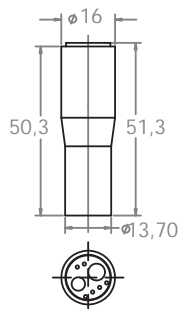

**MICROMOTOR/TURBINE HOSE
WITH LIGHT**

11110517	black
11120517	white
11150517	grey

Instrument hose with silicon sleeve and high quality polyurethane tubing

Compatible with BienAir® MC3

* BienAir® is a registered trademark