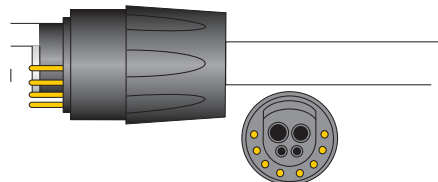

19130414C	Sirona C4
19130514C	Sirona C6
19130614C	Sirona C8

* Sirona® is a registered trademark