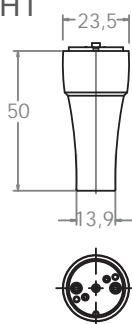

INTRAMATIC MICROMOTOR HOSE

12110217 black

12120217 white

12150217 grey

Instrument hose with silicon sleeve and high quality polyurethane tubing

Compatible with BienAir®

MICROMOTOR HOSE INTRAMATIC WITH LIGHT