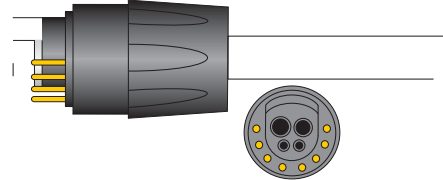

NSK EL 400 MICROMOTOR HOSE

13110815	black
13120815	white
13150815	grey

* NSK® is a registered trademark

SIRONA MICROMOTOR HOSE WITH CONNECTOR

19130113C	Sirona C4
19130210C	Sirona C6
19130313C	Sirona C8

* Sirona® is a registered trademark