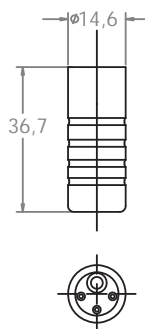

BIEN AIR SIRONA MICROMOTOR HOSE WITH CONNECTOR

19130414C	Sirona C4
19130514C	Sirona C6
19130614C	Sirona C8

* Sirona® is a registered trademark

SATELEC SCALER HOSE

BLUE LINE

ABLSATNR	black
ABLSATBC	white
ABLSATGR	grey

Instrument hose with silicon sleeve and high quality polyurethane tubing

RED LINE

ABLSATNR-R	black
ABLSATBC-R	white
ABLSATGR-R	grey

* Satelec® is a registered trademark

EMS SCALER HOSE

BLUE LINE

ABLEMSNR	black
ABLEMSBC	white
ABLEMSGR	grey