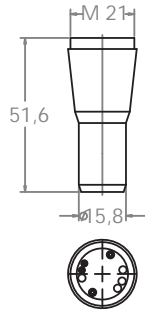

13110115	black
13120115	white
13150115	grey

Instrument hose with silicon sleeve and high quality polyurethane tubing

Compatible with Kavo® 190/196/200

* Kavo® is a registered trademark

KAVO K192/201 MICROMOTOR
HOSE (WITHOUT CONNEC-
TOR)

13110315	black
13120315	white
13150315	grey

Instrument hose with silicon sleeve and high quality polyurethane tubing

Compatible with Kavo® 192/201

* Kavo® is a registered trademark

KAVO K700/701 MICROMOTOR
HOSE (WITHOUT CONNEC-
TOR)