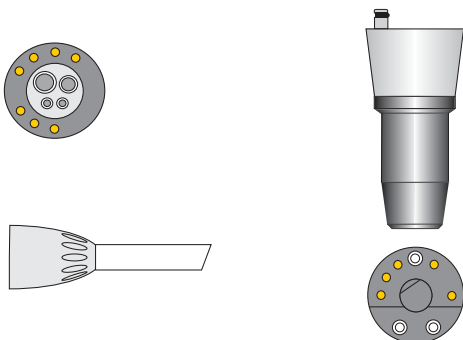

KAVO K192/201 MICROMOTOR HOSE WITH CONNECTOR

13110315C	black
13120315C	white
13150315C	grey

Compatible with Kavo®

* Kavo® is a registered trademark

KAVO K700/701 MICRO-MOTOR HOSE WITH CONNECTOR

13110615C	black
13120615C	white
13150615C	grey

Compatible with Kavo®

* Kavo® is a registered trademark

KAVO K190-196-200 MICRO-MOTOR HOSE WITH SWI-WEL WITH CONNECTOR

13110115C	nero
13120115C	bianco
13150115C	grigio

Compatible with Kavo®

* Kavo® is a registered trademark