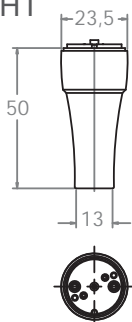

12110417 black

12120417 white

12150417 grey

Instrument hose with silicon sleeve and high quality polyurethane tubing

Compatible with BienAir®

MICROMOTOR HOSE INTRAMATIC WITH LIGHT AND SWIVEL

12110817 black

12120817 white