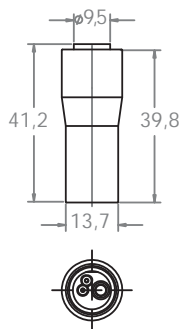

INSTRUMENT HOSES

**BORDEN HOSE
(BORDEN)**

11110717	black
11120717	white
11150717	grey

Instrument hose with silicon sleeve and high quality polyurethane tubing

**MIDWEST HOSE
(MIDWEST)**

11110417	black
11120417	white
11150417	grey