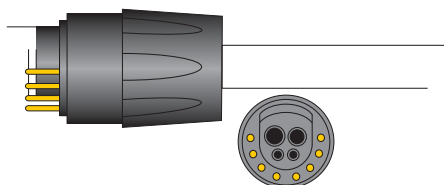

SIRONA TURBINE HOSE WITH CONNECTOR

11130813C	Sirona M1
11130910C	Sirona C6,E3
11131013C	Sirona C8

Instrument hose with silicon sleeve and high quality polyurethane tubing

* Kavo® is a registered trademark