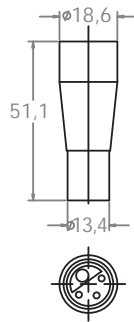

BIEN AIR SIRONA MICROMOTOR HOSE WITH CONNECTOR

19130414C	Sirona C4
19130514C	Sirona C6
19130614C	Sirona C8

* Sirona® is a registered trademark

SATELEC SCALER HOSE

BLUE LINE

ABLSATNR	black
ABLSATBC	white
ABLSATGR	grey