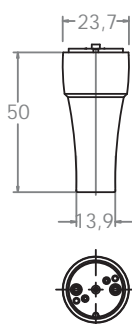

INTRAMATIC MICROMOTOR HOSE

12110217 black

12120217 white

12150217 grey

Instrument hose with silicon sleeve and high quality polyurethane tubing

Compatible with BienAir®