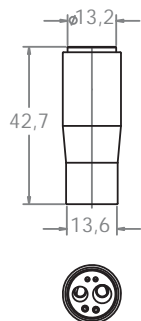

**MIDWEST HOSE WITH LIGHT
(MIDWEST)**

11110317	black
11120317	white
11150317	grey

Instrument hose with silicon sleeve and high quality polyurethane tubing