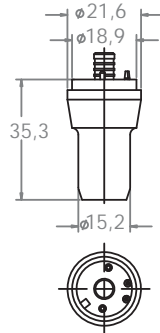

KAVO K190-196-200 MICRO-
MOTOR HOSE WITH SWIWEL
(WITHOUT CONNECTOR)