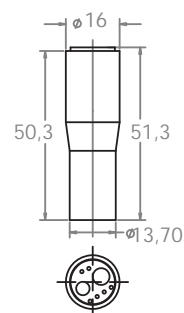

MICROMOTOR/TURBINE HOSE WITH LIGHT

11110517 black

11120517 white

11150517 grey

Instrument hose with silicon sleeve and high quality polyurethane tubing

Compatible with BienAir® MC3

* BienAir® is a registered trademark