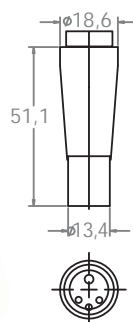

MECTRON SCALER HOSE

ABLMECNR	black
ABLMECBC	white
ABLMECGR	grey

Instrument hose with silicon sleeve and high quality polyurethane tubing

* Mectron® is a registered trademark