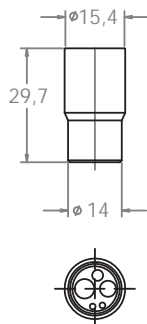

INSTRUMENT HOSES

**BORDEN HOSE
(BORDEN)**

11110717	black
11120717	white
11150717	grey

Instrument hose with silicon sleeve and high quality polyurethane tubing

**MIDWEST HOSE
(MIDWEST)**

11110417	black
11120417	white
11150417	grey