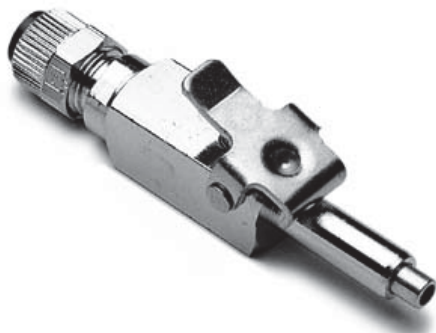

P1068 | 1/4" female quick disconnect with shut-off

P1691 | 3/8" female quick disconnect with shut-off

- Panel mount with auto shut-off
- 1/4" or 3/8" Poly-flow rear connection
- Chrome plated brass

P1070 AS | 1/4" male quick disconnect with shut-off

P1692 | 3/8" male quick disconnect with shut-off

- With auto shut-off
- 1/4" or 3/8" Poly-flow rear connection
- Chrome plated brass